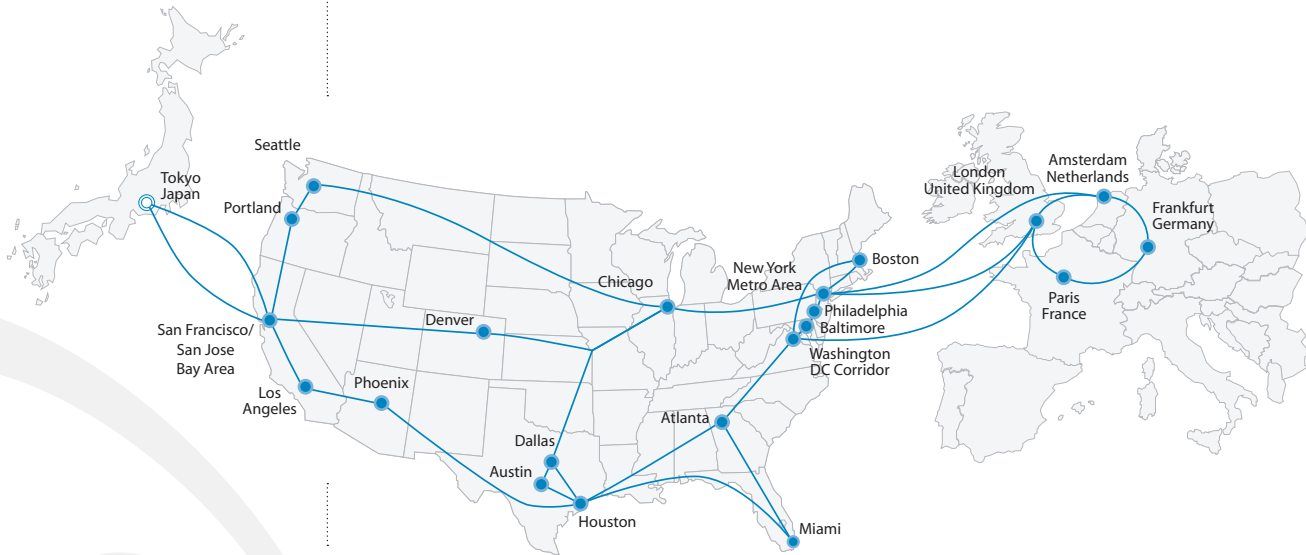

AboveNet™

AboveNet IP Transit

AboveNet IP Transit Services

Simple Internet Access - This cost-effective service provides easily managed Internet access.

Direct Internet Access - This service extends Border Gateway Protocol (BGP) routes directly to the customer, providing the ability to effectively control Internet traffic. Connection is available from a variety of POPs, including telco hotels and PAIX locations

Enabling IP Transit Capabilities

- Voice over IP
- Storage
- Multimedia
- Video Conferencing
- E-Business
- Server Farms
- CAD-CAM
- Content Distribution Networks
- Layer 3 protocol transparency and
- Security

IP Transit Industry Applications

- Media and Entertainment
- Content Providers
- Social Networking
- Finance
- Bio Tech
- Government
- Education
- Legal
- Health Care
- Transportation
- Law Enforcement
- ... and your Enterprise needs

www.above.net